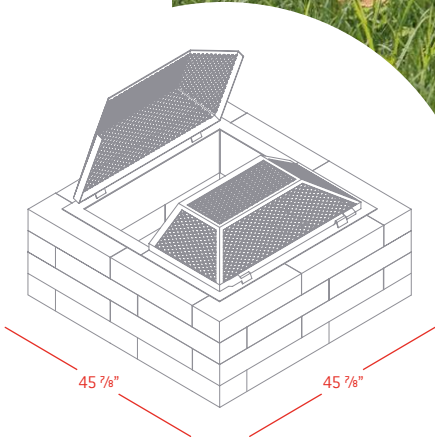

Two-tone
charcoal grey
URBA-M-GC

DIMENSIONS: 3 5/8" × 7 7/8" × 19" / **UNIT WEIGHT:** 39 lb
FULL ASSEMBLY: 32 blocks (4 rows)

*Scan the code
for the installation video!*

*Thickness (Depth) × Length × Height. Fireguard available packaged in an individual cardboard box.