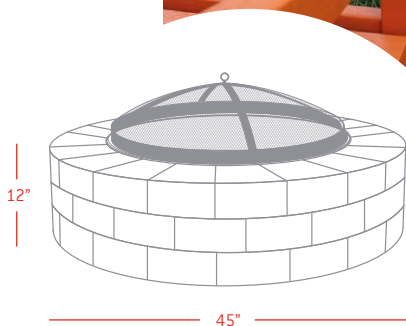

Two-tone charcoal grey
RUST-F-GC

INDEXES

ACCESSORIES

PARERU

FIREGUARD AND TUB BLACK

5" x 33 3/4" diameter
42 lb

DIMENSIONS: 12" x 45" diameter
FULL ASSEMBLY: 57 blocks (3 rows) / **TOTAL WEIGHT:** 721 lb

Scan the QR code
for the assembly video!