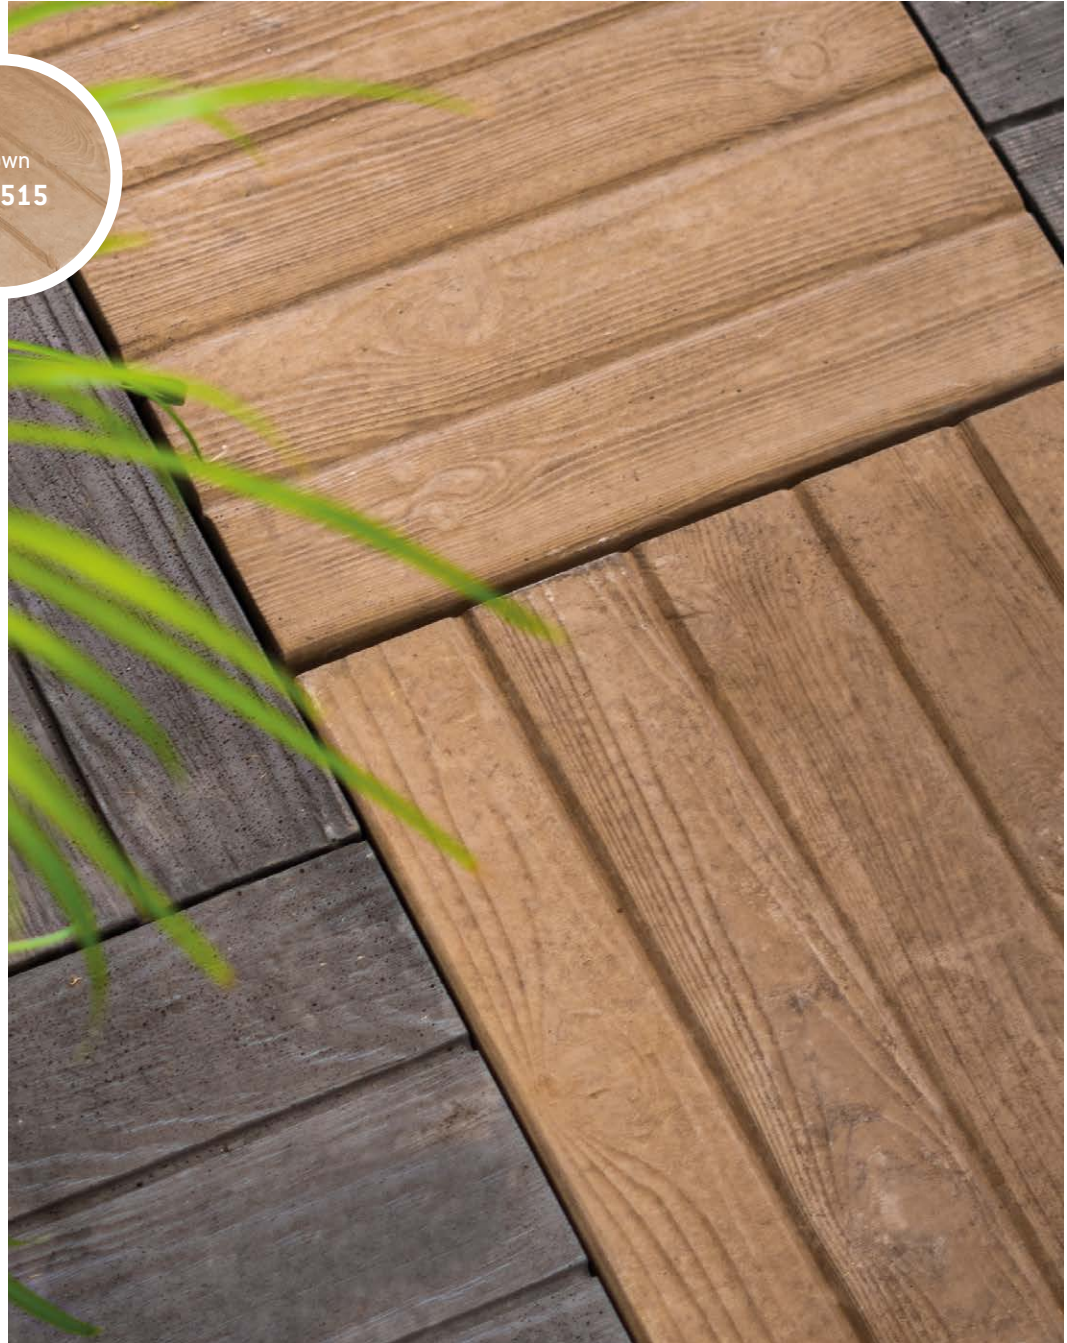

RUSTICA

LINEAR SLAB THAT IMITATES THE TEXTURE OF WOOD

INDEXES

DIMENSIONS: 1 1/2" x 14 3/4" x 14 3/4" / **WEIGHT:** 27 lb / **AREA:** 1.51 ft²

*Thickness (Depth) x Length x Height.