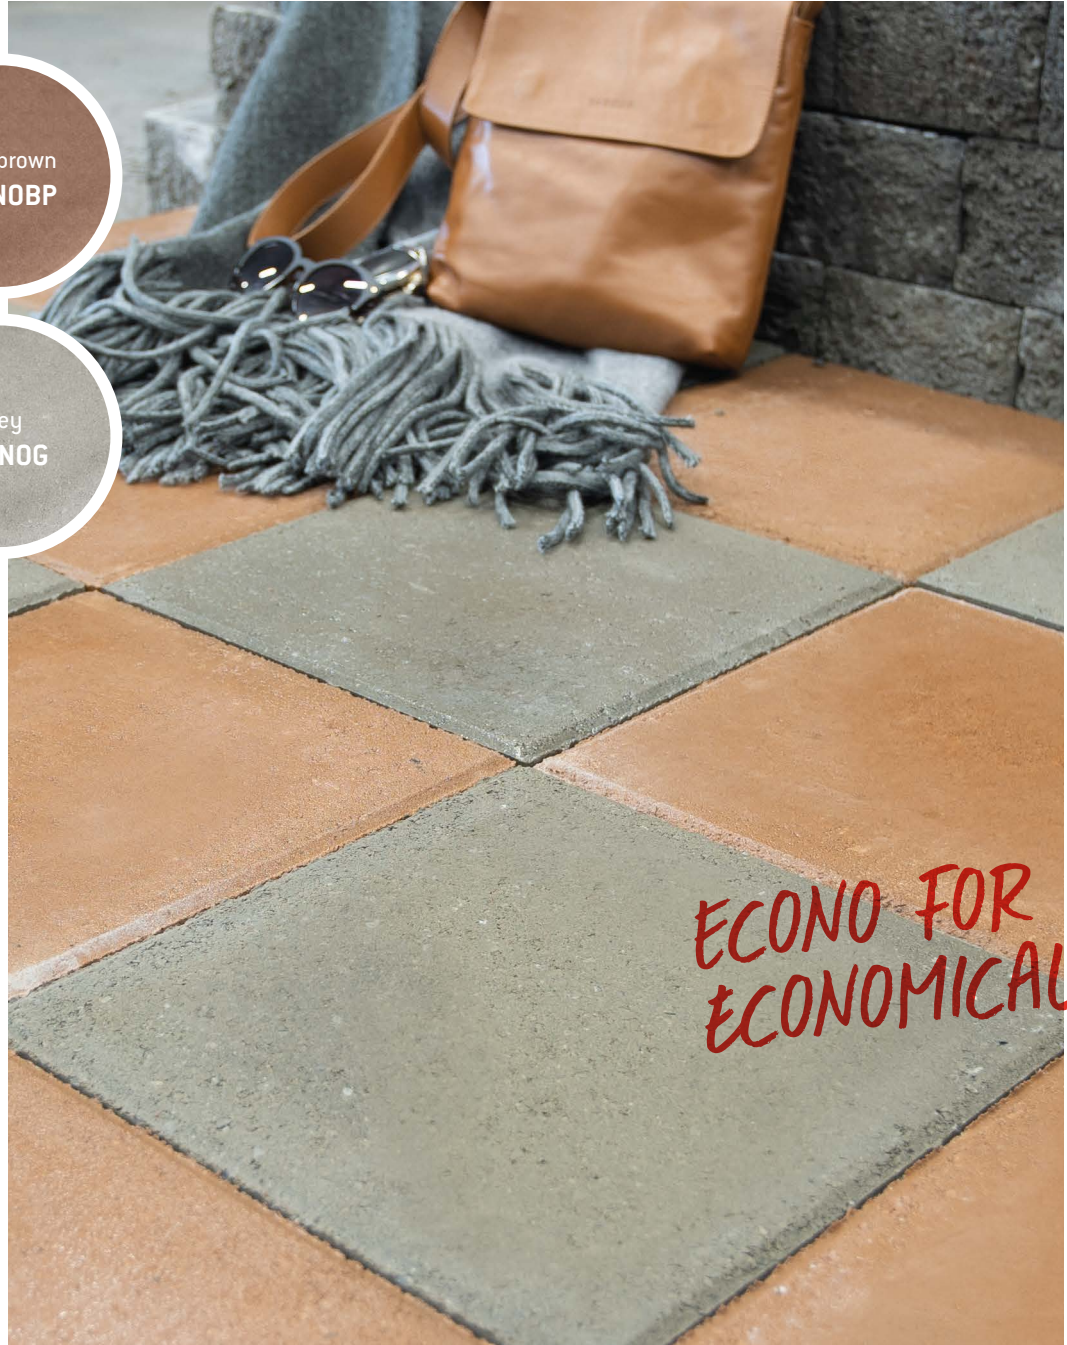

ECONO

2 COLORS AVAILABLE

INDEXES

DIMENSIONS: 1 3/4" x 11 7/8" x 11 7/8" / WEIGHT: 19 lb / AREA: 1 ft²

*Thickness (Depth) x Length x Height.