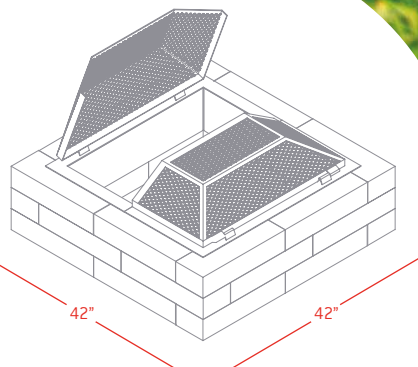

**FIREGUARD
STAINLESS**

13 5/8" x 27" x 27"
20 lb

PAREX

**FIREGUARD
EXTENSION**

8 3/4" x 24 1/2" x 13 1/4"
5.5 lb

MODERNO

3, 4, 5 OR 6 ROWS? THE
POSSIBILITIES ARE ENDLESS!

Sandy beige
MODEMBS

Two-tone
charcoal grey
MODEMGC

Charcoal
MODEMC

DIMENSIONS: 4" × 6" × 18" / **UNIT WEIGHT:** 34 lb
FULL ASSEMBLY: 24 blocks (3 rows)

*Scan the code
for the installation video!*

*Thickness (Depth) × Length × Height. Fireguard available packaged in an individual cardboard box.