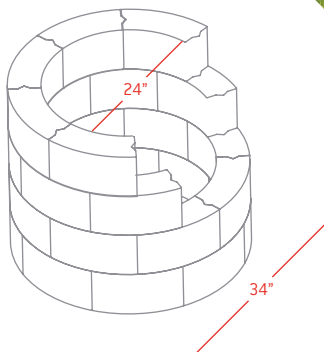

S
P
I
T
S
F
I
R
E
P
I
T
S

ROUND BBQ

27 BLOCKS TO MAKE
A BBQ FIRE PIT

Grey
BBOR

DIMENSIONS: 4 ½" × 13 ¼" × 6 ½" / **UNIT WEIGHT:** 31 lb
FULL ASSEMBLY: 27 blocks

Scan for the Round BBQ
installation video!

*Thickness (Depth) × Length × Height. Fireguard available packaged in an individual cardboard box.