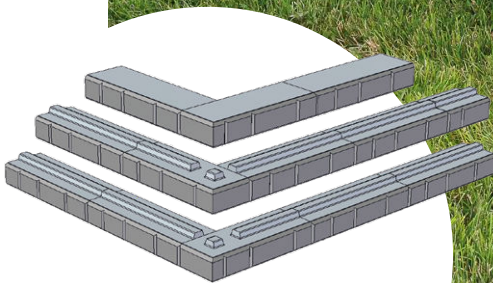

DRAIN

GRILL INCLUDED

- 💧
- ⚙️
- 💰
- INDEXES

DIMENSIONS: 11" × 9 3/4" × 15 1/2" / **WEIGHT:** 50 lb

*Thickness (Depth) × Length × Height.

BIG BLOCKS
FOR BIG JOBS!

DURABLOCK

7 MODELS AVAILABLE