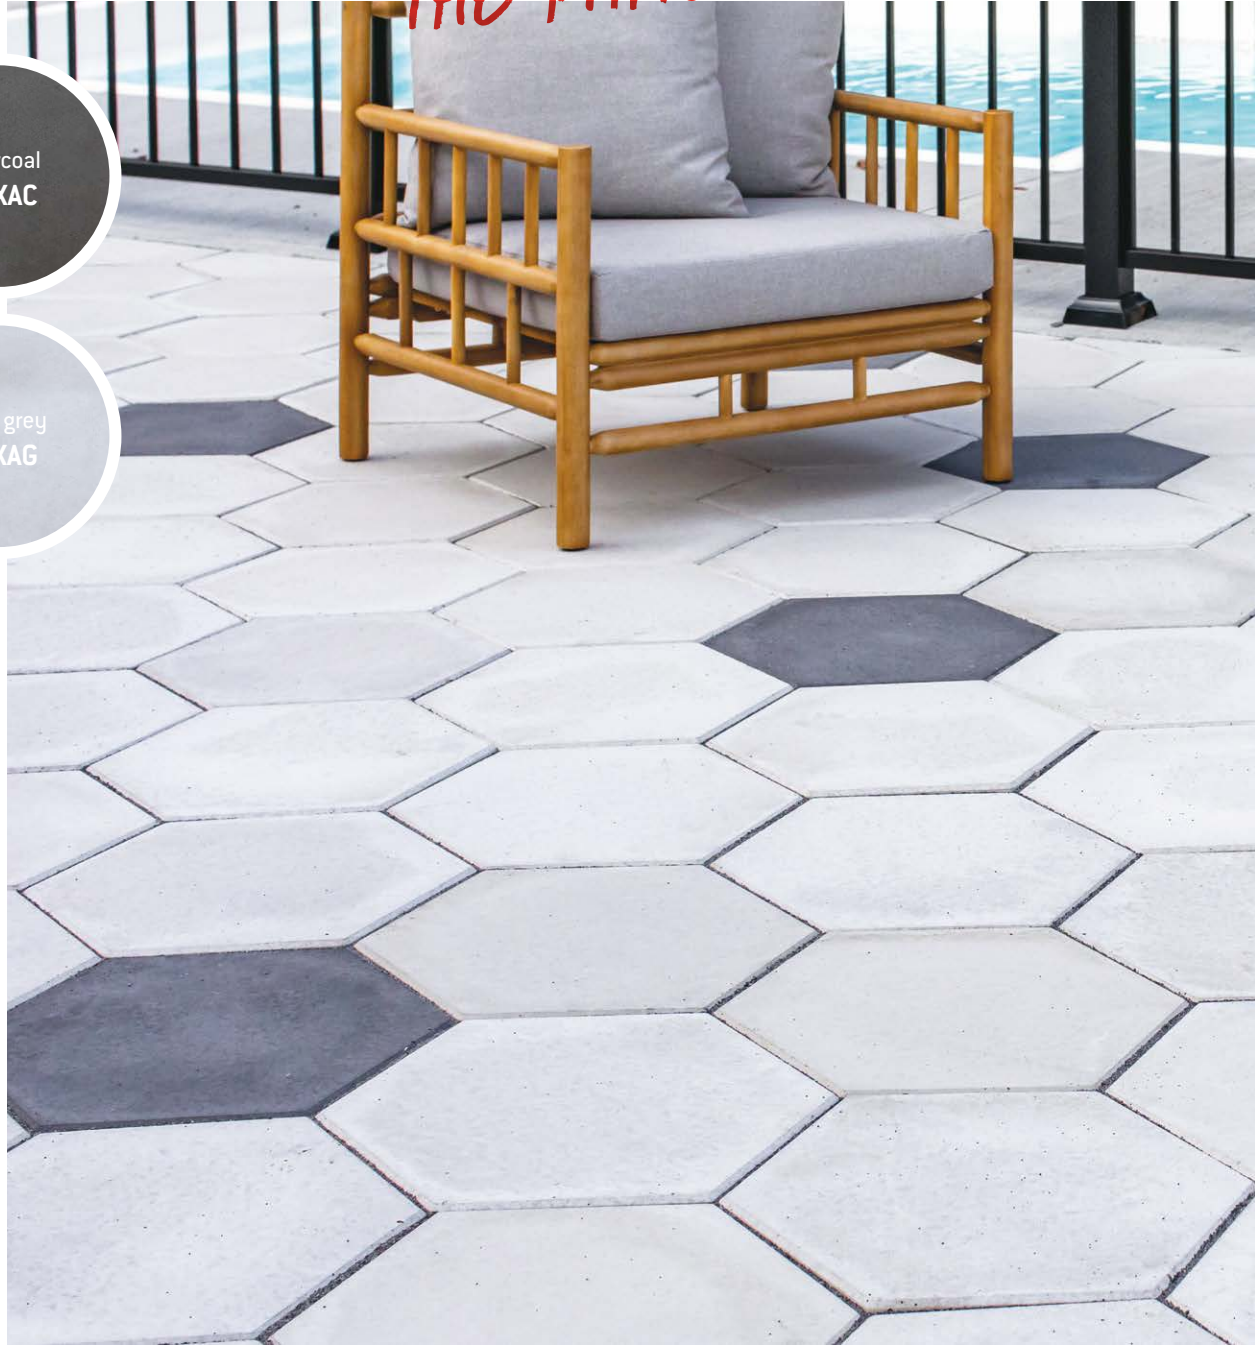

HEXA

2 COLORS AVAILABLE

*FAVORITE OF
THE PATIO TEAM!*

DIMENSIONS: 1 3/4" × 17 7/8" × 15 1/2" / **WEIGHT:** 48 lb / **AREA:** 1.45 ft²

*Thickness (Depth) × Length × Height.