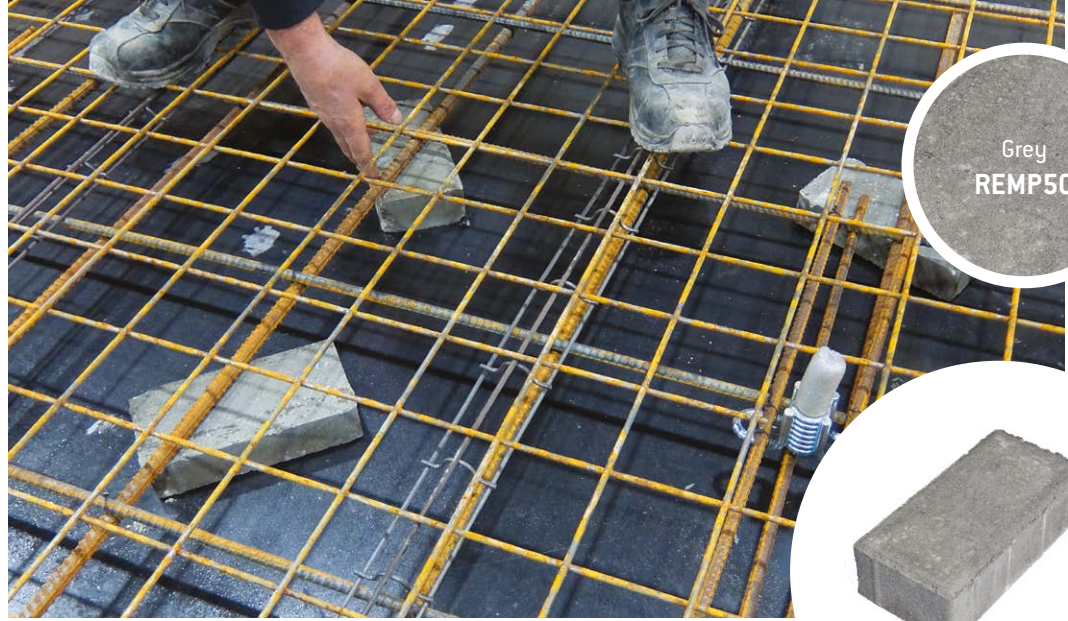

72" 80" 96"

*Thickness (Depth) × Length × Height.

BACK-UP BRICK

RAISE YOUR REBARS EASILY AND COST-EFFECTIVELY

- 👉
- 💧
- ⚙️
- 💰
- INDEXES

DIMENSIONS: 2" × 4 1/8" × 8 3/8" / **WEIGHT:** 5.25 lb / **AREA:** 0.23 ft²