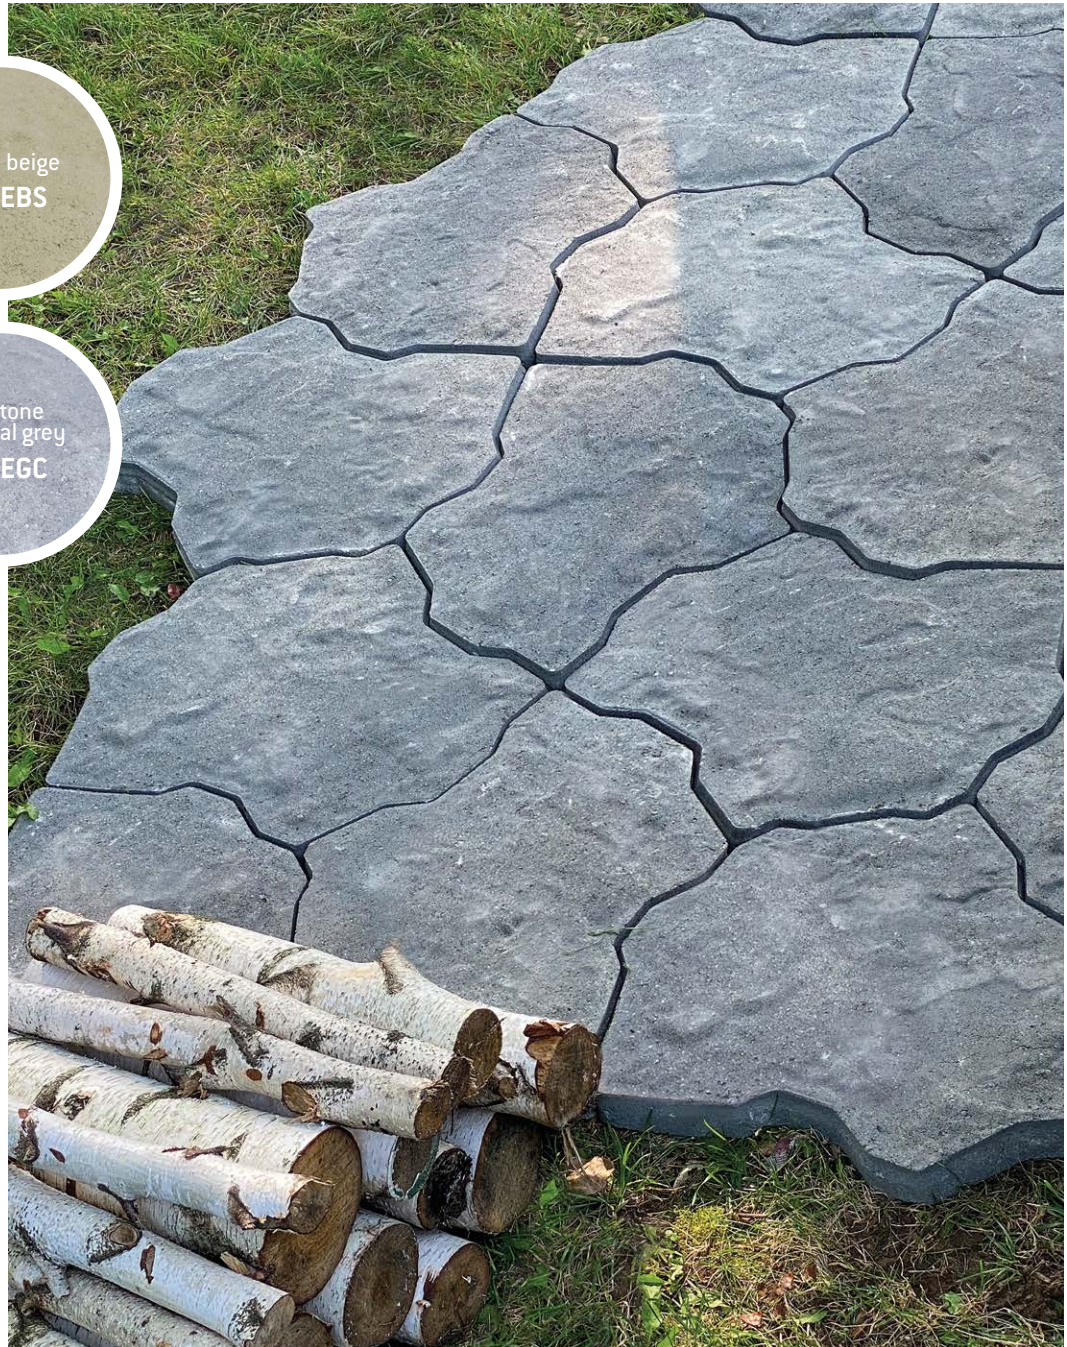

ARDESIA 2.0

INTERLOCKING SLAB AVAILABLE IN TWO COLORS

Sandy beige
ARDEBS

Two-tone
charcoal grey
ARDEGC

INDEXES

DIMENSIONS: 2" × 21 1/2" × 17 1/4" / WEIGHT: 35 lb / AREA: 2.57 ft²

NESTABLE

STEPPING STONE

*Thickness (Depth) × Length × Height.